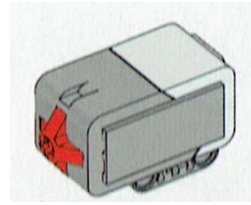

BadgerBOTS Robotics Challenge - Kit of Parts

Check to make sure you have everything before returning kit

Kit # _____

Chromebook # _____

Return Chromebook and Kit on _____

 <p>1x</p> <p>X1</p>	 <p>2x</p> <p>X2</p>
 <p>4x</p> <p>25 cm / 10 in.</p> <p>X2</p>	 <p>1x</p> <p>X1</p>
 <p>2x</p> <p>35 cm / 14 in.</p> <p>X2</p>	 <p>1x</p> <p>X1</p>
 <p>X1</p> <p>50 cm / 20 in.</p>	 <p>1x</p> <p>X1</p>

IR sensor

x1

x1

IR Remote

x1

Charger x1

USB cable x1

Chromebook and charger